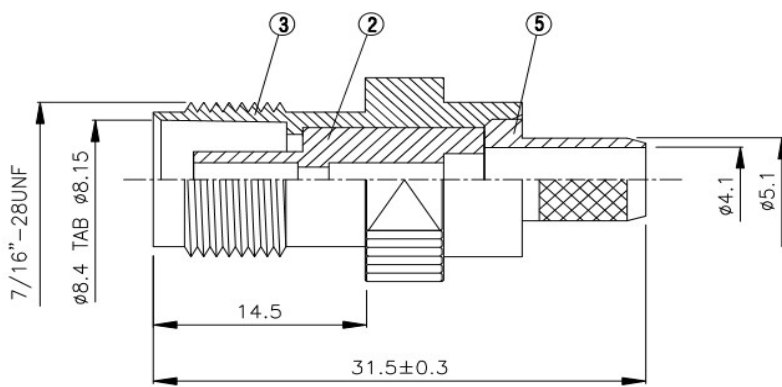

T-665

TNC Kupplung crimp / RF240

NO	DESCRIPTION	MATERIAL	Q' TY	FINISH
1	PIN	BRASS	1	GOLD
2	INSULATION	DELIN	1	DELIN
3	BODY 1	BRASS	1	NICKEL
4	RING	BRASS	1	NICKEL
5	BODY 2	BRASS	1	NICKEL