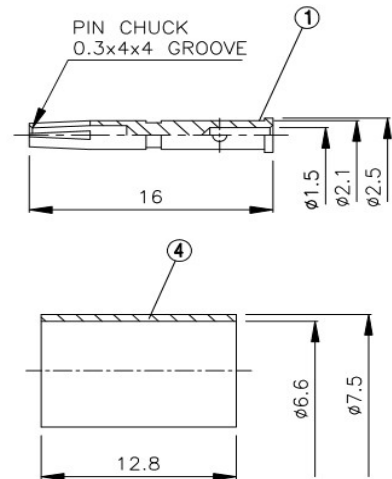

T-665

TNC Kupplung crimp / RF240

NO	DESCRIPTION	MATERIAL	Q' TY	FINISH
1	PIN	BRASS	1	GOLD
2	INSULATION	DELIN	1	DELIN
3	BODY 1	BRASS	1	NICKEL
4	RING	BRASS	1	NICKEL
5	BODY 2	BRASS	1	NICKEL