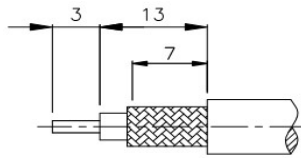

T-665

TNC Kupplung crimp / RF240

NO	DESCRIPTION	MATERIAL	Q' TY	FINISH
1	PIN	BRASS	1	GOLD
2	INSULATION	DELIN	1	DELIN
3	BODY 1	BRASS	1	NICKEL
4	RING	BRASS	1	NICKEL
5	BODY 2	BRASS	1	NICKEL